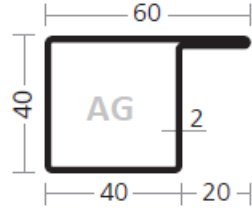

Email: [info@armyglazing.co.uk](mailto:info@armyglazing.co.uk)

WP PROFILES – longitudinally welded steel profiles – L-shapes and T-shapes

AS 3455/15 L/31100104

AS 4040/20 L/31101683

AS 4060/20 L/31101673

AS 5040/20 L/31101072