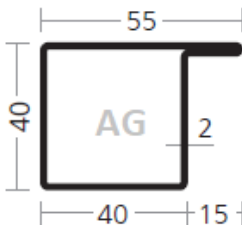

AS 4040/15 L/31101008