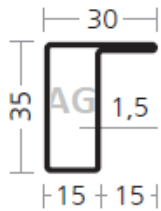

AS 3515/15 L/31101535