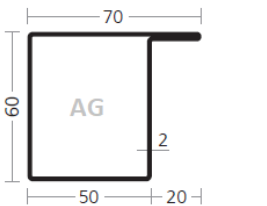

AS 6050/20 L/31101645