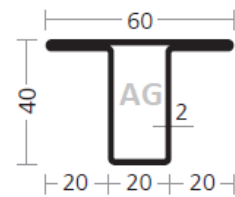

AS 4020/20 T/31101693