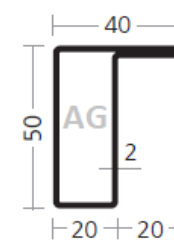

AS 5020/20 L/31100197