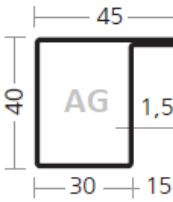

AS 4030/15 L/31101540