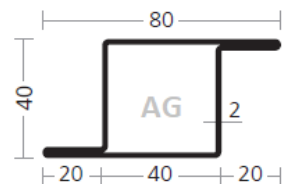

AS 4040/20 Z/31101685