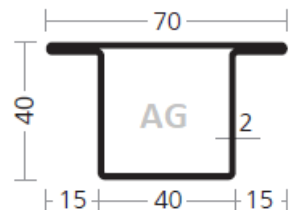

AS 4070/20 T/31101690

AS 4040/15 T/31100152