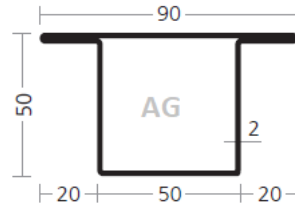

AS 5050/20 T/31101811