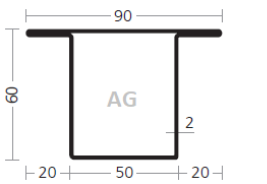

AS 6050/20 T/31101646