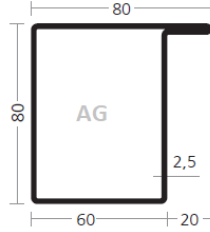

AS 8060/20 L/31101593