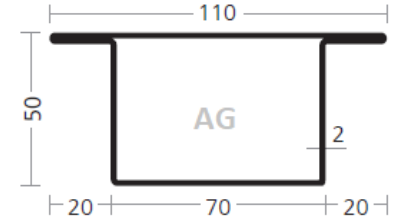

AS 5070/20 T/31102580