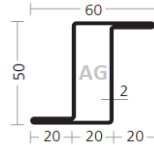

AS 5020/20 Z/31100195