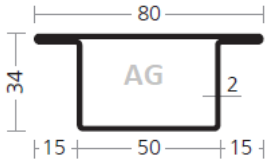

AS 3450/15 T/31100103