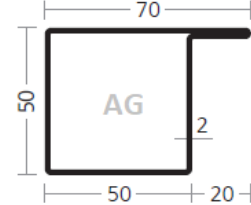

AS 5050/20 L/31101810