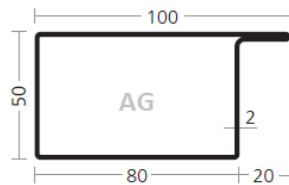

AS 5080/20 L/31105080