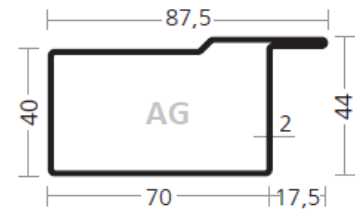

AS PROFILES – longitudinally welded steel profiles – L-shapes

AS 3420/15 L/31100144

AS 4020/15 L/31101114

AS 4040/20 L/34301683  
Corten

AS 4070/17 LK/31101348

AS 3425/15 L/31154234

AS 4020/20 L/31101692

AS 4040/20 LK/31101640