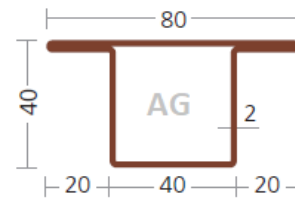

AS 4040/20 T/54301684
Corten