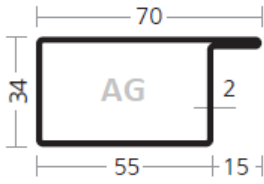

Email: [info@armyglazing.co.uk](mailto:info@armyglazing.co.uk)

WP PROFILES – longitudinally welded steel profiles – L-shapes and T-shapes

AS 3455/15 L/31100104

AS 4040/20 L/31101683

AS 4060/20 L/31101673

AS 5040/20 L/31101072