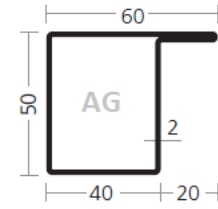

Email: [info@armyglazing.co.uk](mailto:info@armyglazing.co.uk)

WP PROFILES – longitudinally welded steel profiles – L-shapes and T-shapes

AS 3455/15 L/31100104

AS 4040/20 L/31101683

AS 4060/20 L/31101673

AS 5040/20 L/31101072