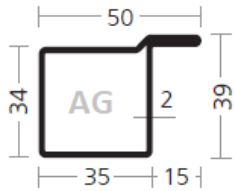

AS 3435/15 LK/31100133