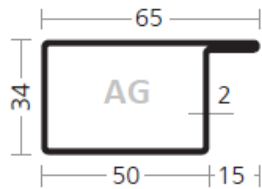

AS 3450/15 L/31101191