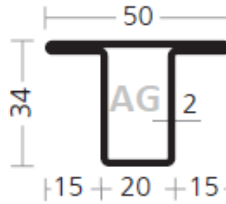

AS 3420/15 T/31100143