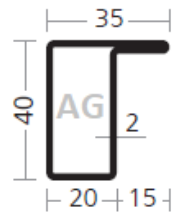

AS PROFILES – longitudinally welded steel profiles – L-shapes

AS 3420/15 L/31100144

AS 4020/15 L/31101114

AS 4040/20 L/34301683  
Corten

AS 4070/17 LK/31101348

AS 3425/15 L/31154234

AS 4020/20 L/31101692

AS 4040/20 LK/31101640