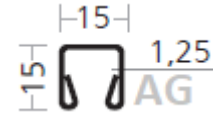

AS Profiles – longitudinally welded steel profiles – T-shapes, Z-shapes and special shapes

AS 4040/20 ZK/31101680

AS 5070/20 Z/31103590

AS 3435/15 Z/31100139

AS 4070/17 ZK/31101094

AS 9101515, blank

AS 9211515  
surface strip galvanized