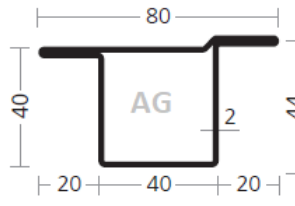

AS 4040/20 TK/31101639