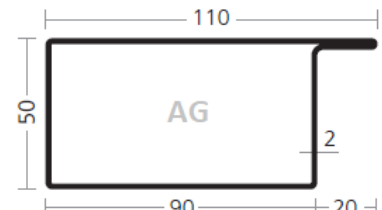

AS 5090/20 L/31101688