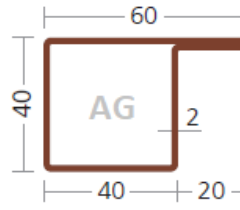

AS PROFILES – longitudinally welded steel profiles – L-shapes

AS 3420/15 L/31100144

AS 4020/15 L/31101114

AS 4040/20 L/34301683  
Corten

AS 4070/17 LK/31101348

AS 3425/15 L/31154234

AS 4020/20 L/31101692

AS 4040/20 LK/31101640