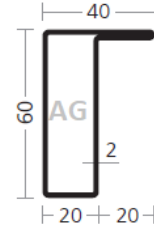

AS 6020/20 L/31101647