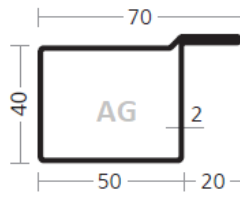

AS 4050/20 LK/31101628