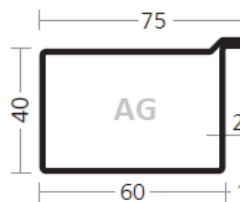

AS 4060/15 LK/31166132