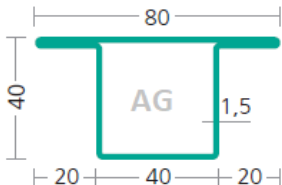

AS 4040/20 T/54101684
Edelstahl, 1.4301