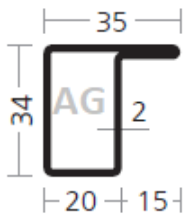

AS PROFILES – longitudinally welded steel profiles – L-shapes

AS 3420/15 L/31100144

AS 4020/15 L/31101114

AS 4040/20 L/34301683  
Corten

AS 4070/17 LK/31101348

AS 3425/15 L/31154234

AS 4020/20 L/31101692

AS 4040/20 LK/31101640