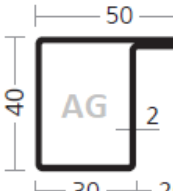

AS 4030/20 L/31101672