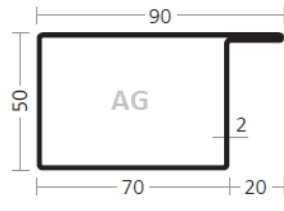

AS 5070/20 L/51101590