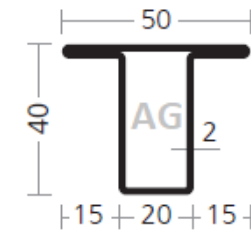

AS 4020/15 T/31100185