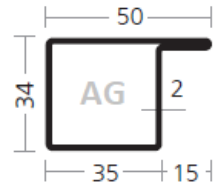

AS 3435/15 L/31100106