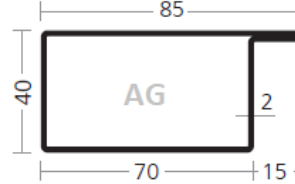

AS 4070/15 L/31101087