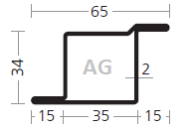

AS 3435/15 ZK/31100138