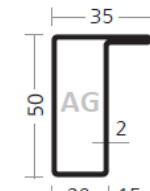

AS 5020/15 L/31102050