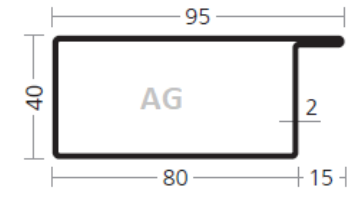

AS 4080/15 L/31100116