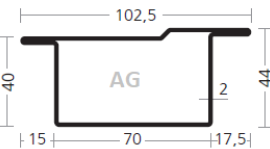

AS 4070/17 TK/31101093