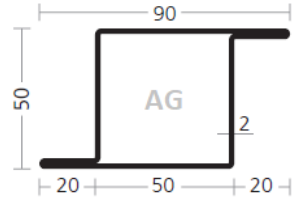

AS 5050/20 Z/31101812