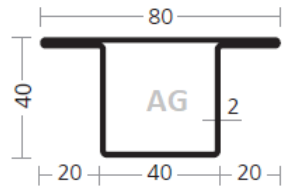

AS 4040/20 T/31101684