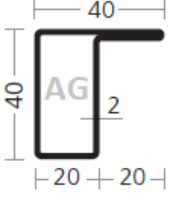

AS PROFILES – longitudinally welded steel profiles – L-shapes

AS 3420/15 L/31100144

AS 4020/15 L/31101114

AS 4040/20 L/34301683  
Corten

AS 4070/17 LK/31101348

AS 3425/15 L/31154234

AS 4020/20 L/31101692

AS 4040/20 LK/31101640