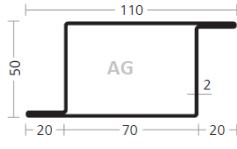

AS Profiles – longitudinally welded steel profiles – T-shapes, Z-shapes and special shapes

AS 4040/20 ZK/31101680

AS 5070/20 Z/31103590

AS 3435/15 Z/31100139

AS 4070/17 ZK/31101094

AS 9101515, blank

AS 9211515  
surface strip galvanized