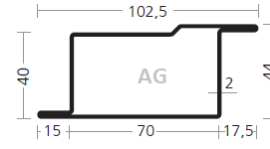

AS Profiles – longitudinally welded steel profiles – T-shapes, Z-shapes and special shapes

AS 4040/20 ZK/31101680

AS 5070/20 Z/31103590

AS 3435/15 Z/31100139

AS 4070/17 ZK/31101094

AS 9101515, blank

AS 9211515  
surface strip galvanized