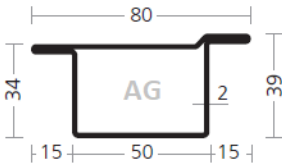

AS 3450/15 TK/31100113