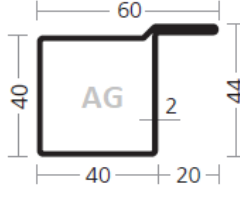

AS PROFILES – longitudinally welded steel profiles – L-shapes

AS 3420/15 L/31100144

AS 4020/15 L/31101114

AS 4040/20 L/34301683  
Corten

AS 4070/17 LK/31101348

AS 3425/15 L/31154234

AS 4020/20 L/31101692

AS 4040/20 LK/31101640