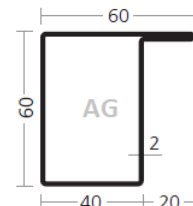

AS 6040/20 L/31101592