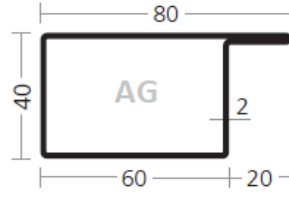

Email: [info@armyglazing.co.uk](mailto:info@armyglazing.co.uk)

WP PROFILES – longitudinally welded steel profiles – L-shapes and T-shapes

AS 3455/15 L/31100104

AS 4040/20 L/31101683

AS 4060/20 L/31101673

AS 5040/20 L/31101072