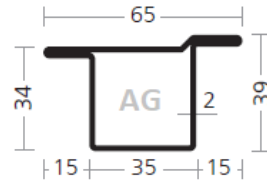

AS 3435/15 TK/31100140