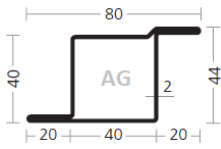

AS Profiles – longitudinally welded steel profiles – T-shapes, Z-shapes and special shapes

AS 4040/20 ZK/31101680

AS 5070/20 Z/31103590

AS 3435/15 Z/31100139

AS 4070/17 ZK/31101094

AS 9101515, blank

AS 9211515  
surface strip galvanized