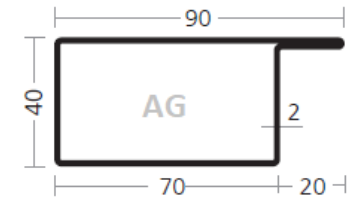

AS PROFILES – longitudinally welded steel profiles – L-shapes

AS 3420/15 L/31100144

AS 4020/15 L/31101114

AS 4040/20 L/34301683  
Corten

AS 4070/17 LK/31101348

AS 3425/15 L/31154234

AS 4020/20 L/31101692

AS 4040/20 LK/31101640