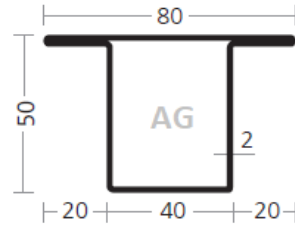

AS 5040/20 T/31101070