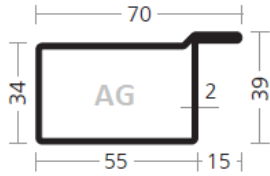

Email: [info@armyglazing.co.uk](mailto:info@armyglazing.co.uk)

WP PROFILES – longitudinally welded steel profiles – L-shapes and T-shapes

AS 3455/15 L/31100104

AS 4040/20 L/31101683

AS 4060/20 L/31101673

AS 5040/20 L/31101072