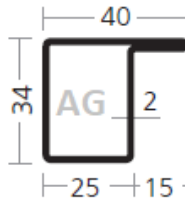

AS PROFILES – longitudinally welded steel profiles – L-shapes

AS 3420/15 L/31100144

AS 4020/15 L/31101114

AS 4040/20 L/34301683  
Corten

AS 4070/17 LK/31101348

AS 3425/15 L/31154234

AS 4020/20 L/31101692

AS 4040/20 LK/31101640