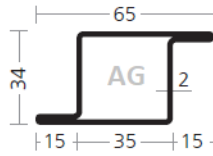

AS Profiles – longitudinally welded steel profiles – T-shapes, Z-shapes and special shapes

AS 4040/20 ZK/31101680

AS 5070/20 Z/31103590

AS 3435/15 Z/31100139

AS 4070/17 ZK/31101094

AS 9101515, blank

AS 9211515  
surface strip galvanized